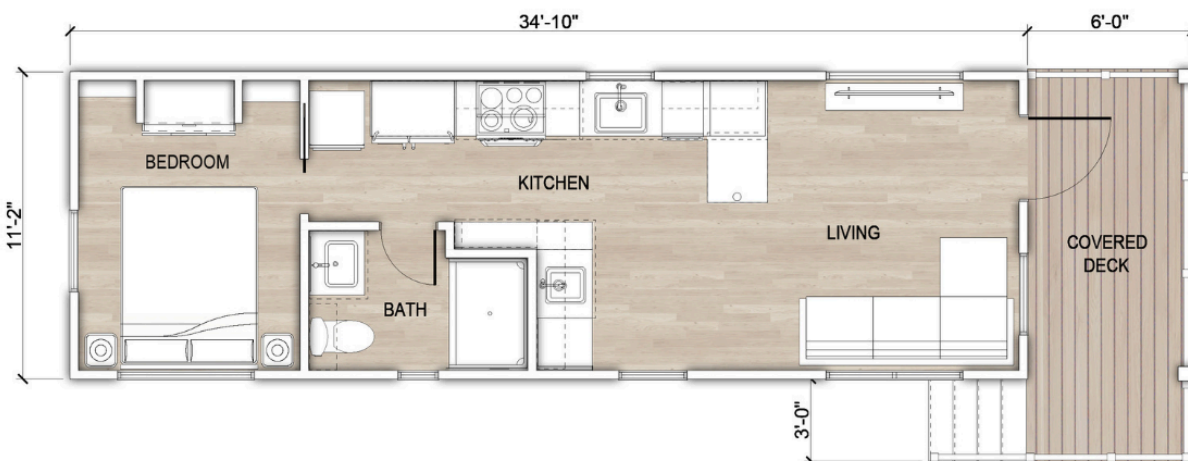

There's an abundance of experiences waiting to be discovered!

The
Barefoot Bliss

448 FT² TOTAL

382 FT² MAIN FLOOR

+ 66 FT² PATIO

12121 Vonn Rd. Largo FL 33774

(727) 595-2228  BeachHouseCottageRetreat.com

BEACH HOUSE

Cottage Retreat

BY ZEMAN

The
Beachcomber Bungalow

504 FT² TOTAL

400 FT² MAIN FLOOR

+ 104 FT² PATIO

12121 Vonn Rd. Largo FL 33774

(727) 595-2228  BeachHouseCottageRetreat.com

BEACH HOUSE

Cottage Retreat

BY ZEMAN

The
Castaway Cabana

584 FT² TOTAL

386 FT² MAIN FLOOR

+ 198 FT² PATIO

12121 Vonn Rd. Largo FL 33774

(727) 595-2228  BeachHouseCottageRetreat.com

BEACH HOUSE

Cottage Retreat

BY ZEMAN

The
Coastal Hideaway

495 FT² TOTAL

399 FT² MAIN FLOOR

+ 96 FT² PATIO