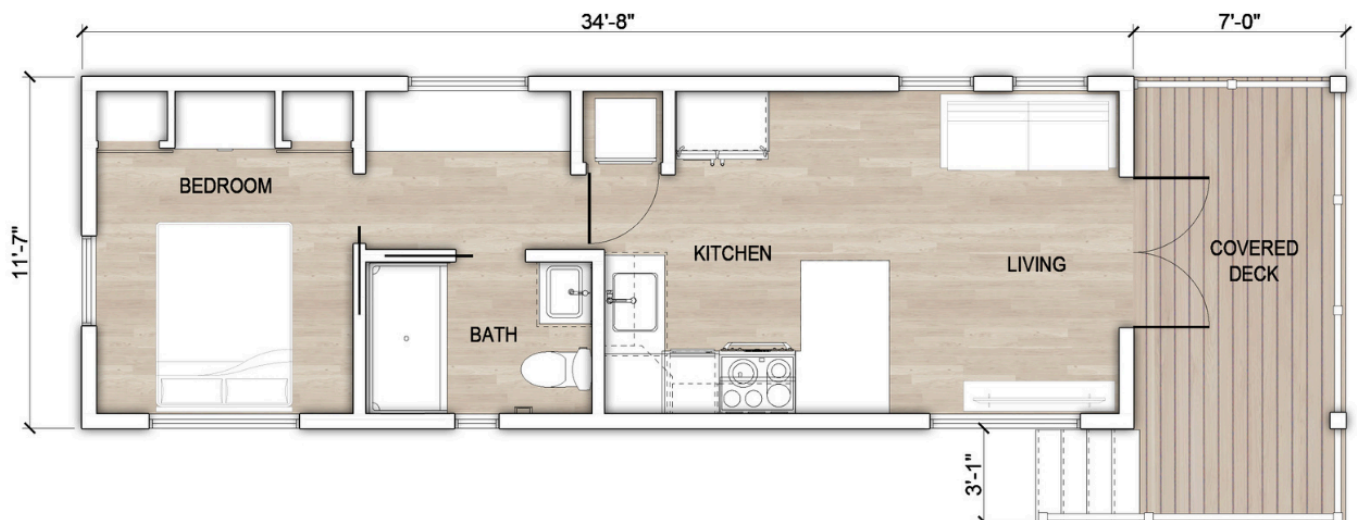

Cottage Retreat

BY ZEMAN

The
Shoreline Solace

580 FT² TOTAL

400 FT² MAIN FLOOR

+ 180 FT² PATIO

12121 Vonn Rd. Largo FL 33774

(727) 595-2228  BeachHouseCottageRetreat.com

BEACH HOUSE

Cottage Retreat

BY ZEMAN

The
Tidewater Tranquility

498 FT² TOTAL

396 FT² MAIN FLOOR

+ 102 FT² PATIO

12121 Vonn Rd. Largo FL 33774