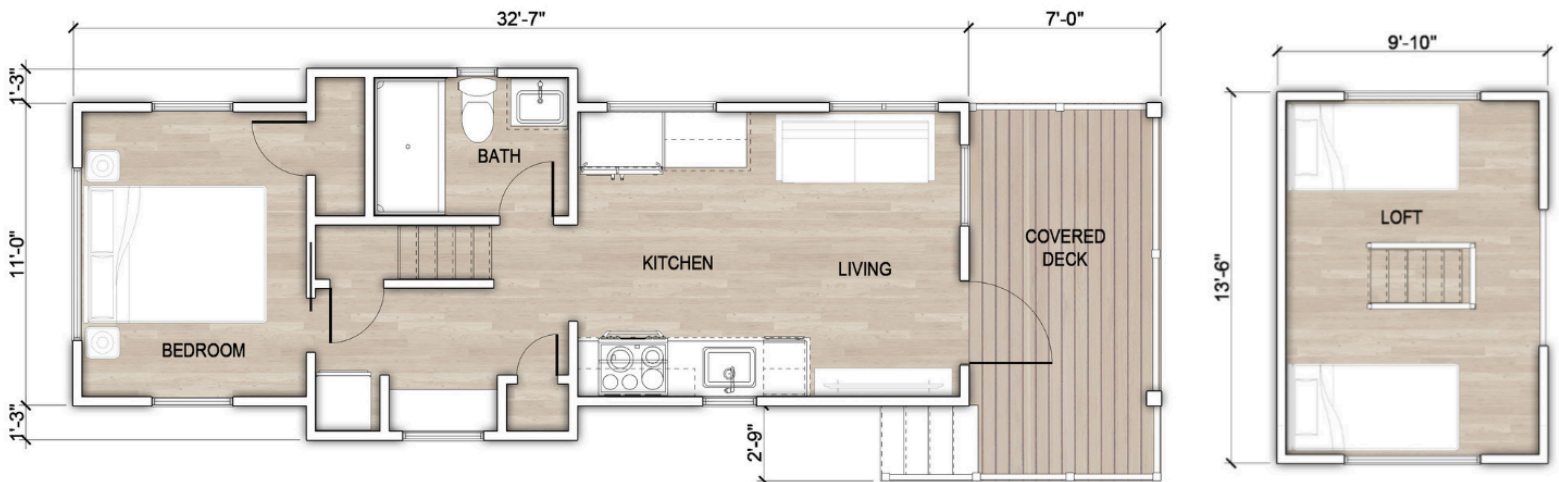

BY ZEMAN

The Paradise Pointe

589 FT² TOTAL

399 FT² MAIN FLOOR

+ 77 FT² PATIO + 114 FT² LOFT

12121 Vonn Rd. Largo FL 33774

(727) 595-2228  BeachHouseCottageRetreat.com

BEACH HOUSE

Cottage Retreat

BY ZEMAN

The
Pier Pleasure

497 FT² TOTAL

388 FT² MAIN FLOOR

+ 109 FT² PATIO

12121 Vonn Rd. Largo FL 33774

(727) 595-2228  BeachHouseCottageRetreat.com