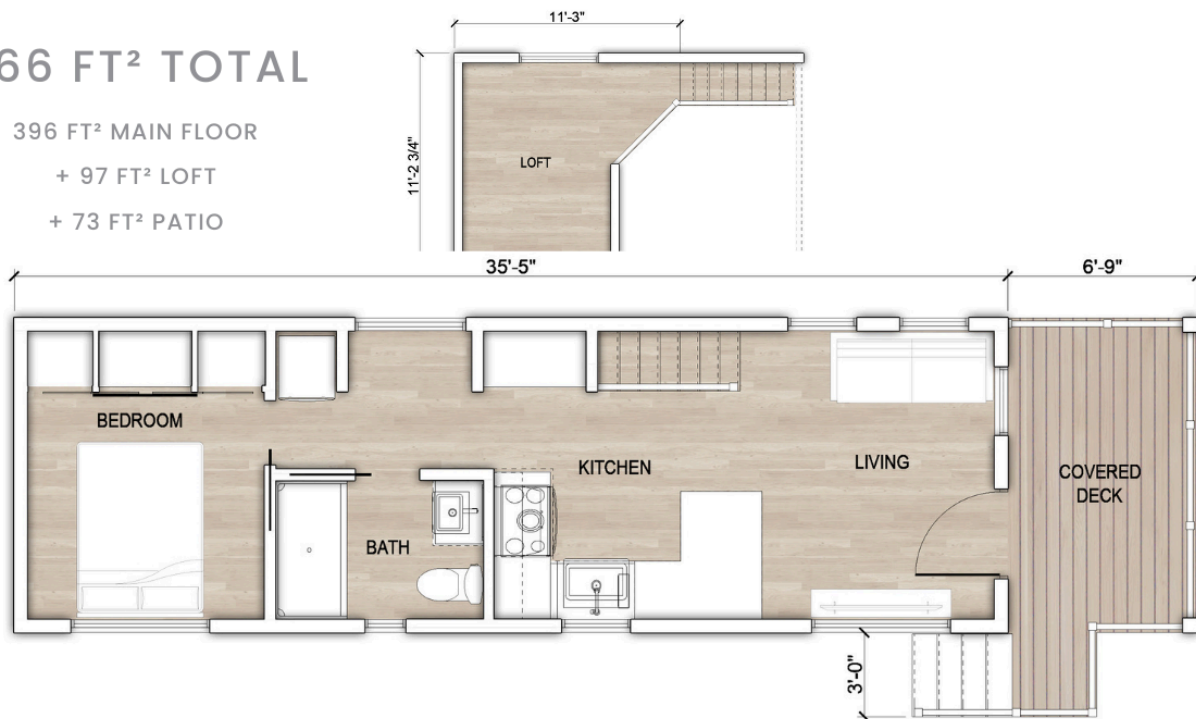

(727) 595-2228  BeachHouseCottageRetreat.com

BEACH HOUSE

Cottage Retreat

BY ZEMAN

The

Seaglass Sanctuary

492 FT² TOTAL

399 FT² MAIN FLOOR

The
Seashell Delight

540 FT² TOTAL

390 FT² MAIN FLOOR

+ 150 FT² PATIO

12121 Vonn Rd. Largo FL 33774
 (727) 595-2228  BeachHouseCottageRetreat.com

BEACH HOUSE

Cottage Retreat

BY ZEMAN

The
Seaside Serenity

566 FT² TOTAL

396 FT² MAIN FLOOR

+ 97 FT² LOFT

+ 73 FT² PATIO

12121 Vonn Rd. Largo FL 33774

(727) 595-2228  BeachHouseCottageRetreat.com

BEACH HOUSE