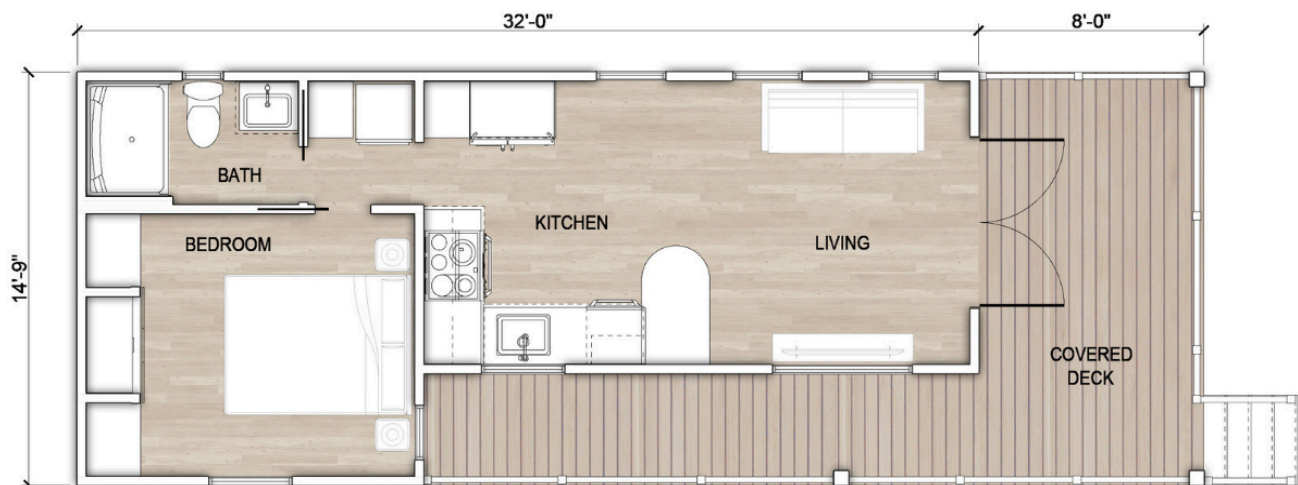

The
Nautical Nook

590 FT² TOTAL

393 FT² MAIN FLOOR

+ 197 FT² PATIO