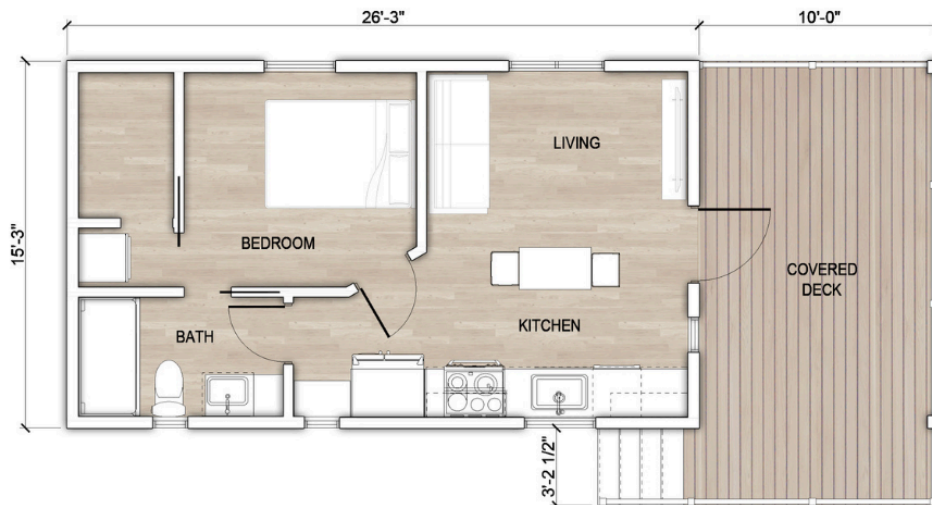

The
Seaside Serenity

566 FT² TOTAL

396 FT² MAIN FLOOR

+ 97 FT² LOFT

+ 73 FT² PATIO

12121 Vonn Rd. Largo FL 33774

(727) 595-2228  BeachHouseCottageRetreat.com

BEACH HOUSE

Cottage Retreat

BY ZEMAN

The
Shoreline Solace

580 FT² TOTAL

400 FT² MAIN FLOOR

+ 180 FT² PATIO

12121 Vonn Rd. Largo FL 33774

(727) 595-2228  BeachHouseCottageRetreat.com