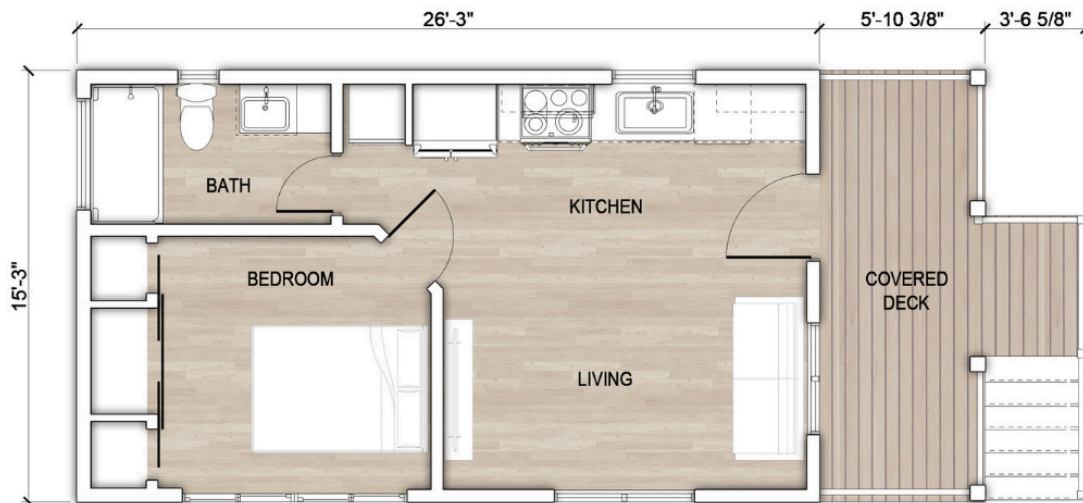

(727) 595-2228  BeachHouseCottageRetreat.com

BEACH HOUSE

Cottage Retreat

BY ZEMAN

The

Seaglass Sanctuary

492 FT² TOTAL

399 FT² MAIN FLOOR

+ 93 FT² PATIO

29'-11 3/4"

7'-5 1/2"

12121 Vonn Rd. Largo FL 33774

(727) 595-2228  BeachHouseCottageRetreat.com

BEACH HOUSE

Cottage Retreat

BY ZEMAN

The
Seashell Delight

540 FT² TOTAL

390 FT² MAIN FLOOR

+ 150 FT² PATIO

12121 Vonn Rd. Largo FL 33774
 (727) 595-2228  BeachHouseCottageRetreat.com

BEACH HOUSE

Cottage Retreat

BY ZEMAN