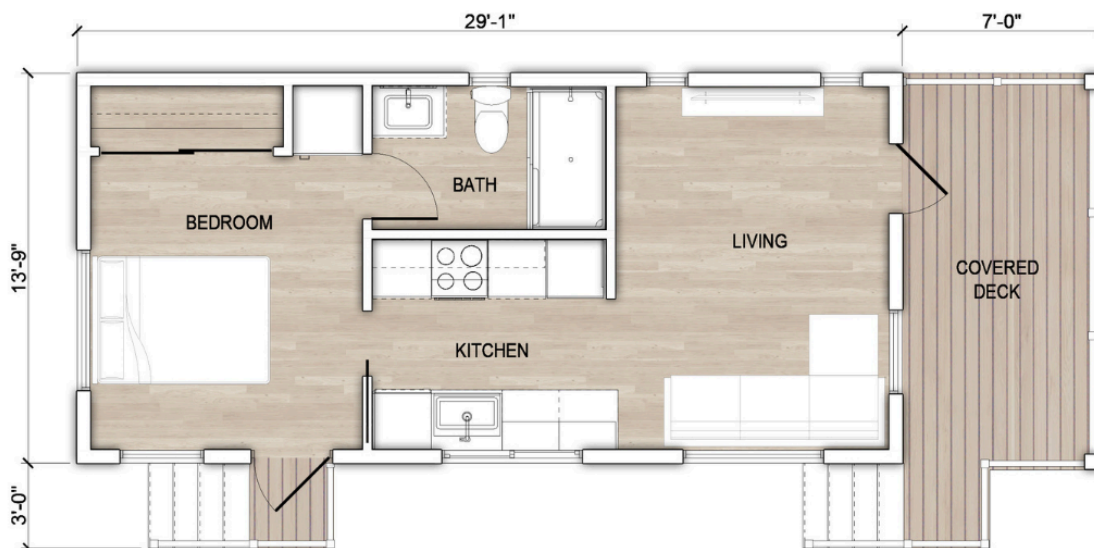

12121 Vonn Rd. Largo FL 33774

(727) 595-2228 BeachHouseCottageRetreat.com

BEACH HOUSE

Cottage Retreat

BY ZEMAN