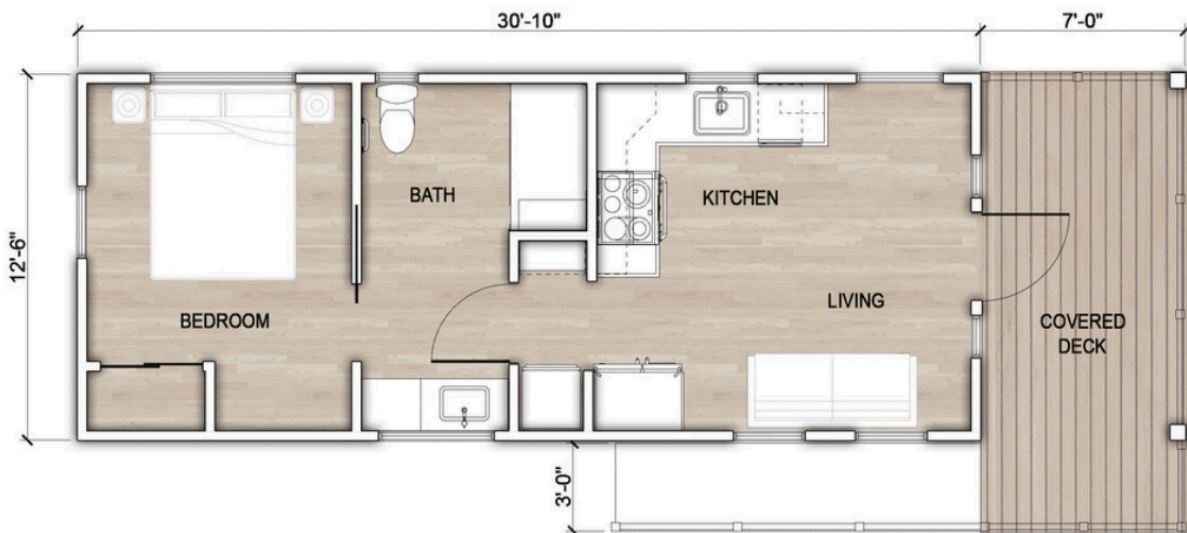

BY ZEMAN

The Paradise Pointe

589 FT² TOTAL

399 FT² MAIN FLOOR

+ 77 FT² PATIO + 114 FT² LOFT

12121 Vonn Rd. Largo FL 33774

(727) 595-2228  BeachHouseCottageRetreat.com

BEACH HOUSE

Cottage Retreat

BY ZEMAN

The
Pier Pleasure

497 FT² TOTAL

388 FT² MAIN FLOOR

+ 109 FT² PATIO

12121 Vonn Rd. Largo FL 33774

(727) 595-2228  BeachHouseCottageRetreat.com

(727) 595-2228  BeachHouseCottageRetreat.com

BEACH HOUSE

Cottage Retreat

BY ZEMAN

The

Seaglass Sanctuary

492 FT² TOTAL

399 FT² MAIN FLOOR