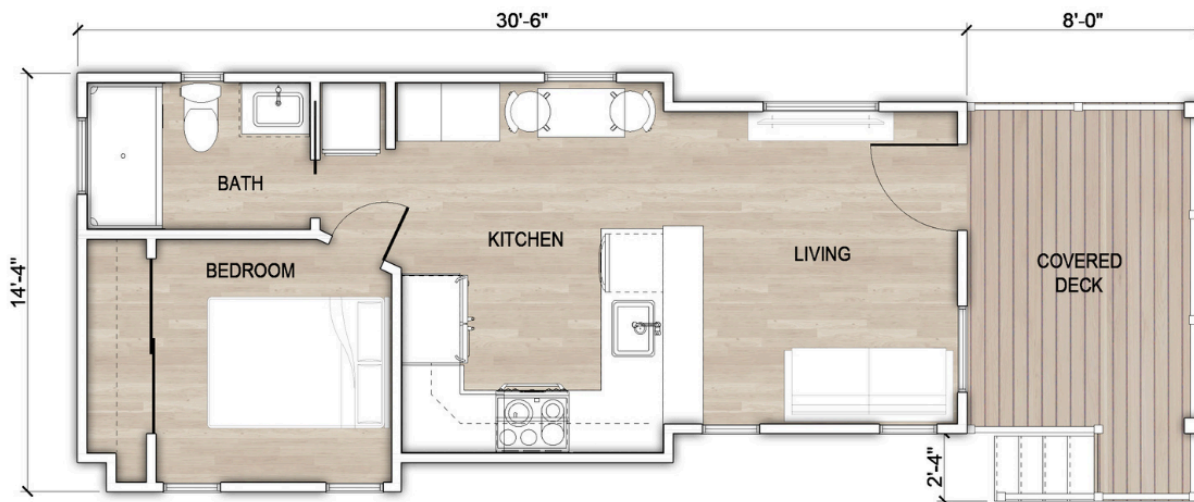

Cottage Retreat

BY ZEMAN

The
Pier Pleasure

497 FT² TOTAL

388 FT² MAIN FLOOR

+ 109 FT² PATIO

12121 Vonn Rd. Largo FL 33774

(727) 595-2228  BeachHouseCottageRetreat.com

BEACH HOUSE

Cottage Retreat

BY ZEMAN

The Seabreeze Oasis

488 FT² TOTAL

399 FT² MAIN FLOOR

+ 89 FT² PATIO

12121 Vonn Rd. Largo FL 33774

(727) 595-2228  BeachHouseCottageRetreat.com

BEACH HOUSE

Cottage Retreat

BY ZEMAN

The

Seaglass Sanctuary

492 FT² TOTAL

399 FT² MAIN FLOOR