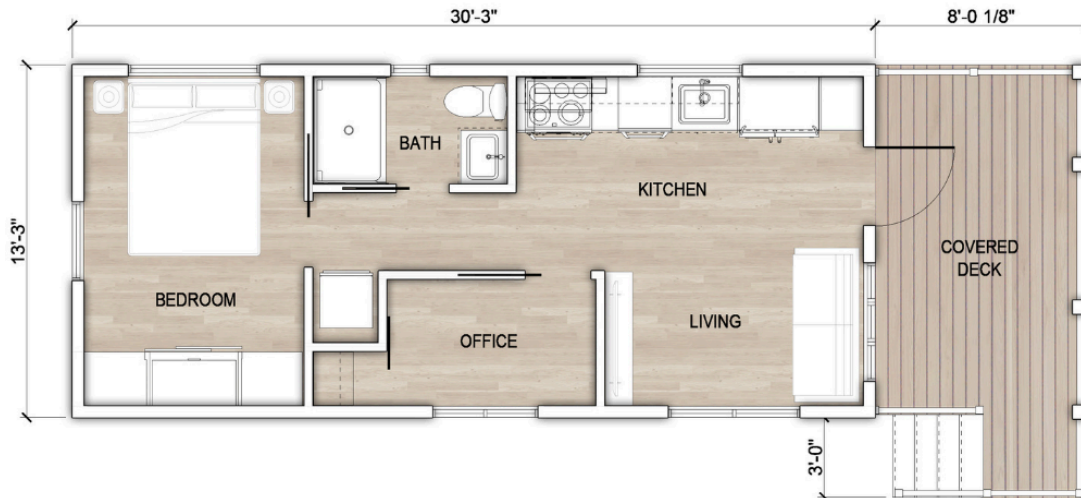

There's an abundance of experiences waiting to be discovered!

The
Barefoot Bliss

448 FT² TOTAL

382 FT² MAIN FLOOR

+ 66 FT² PATIO

12121 Vonn Rd. Largo FL 33774

(727) 595-2228  BeachHouseCottageRetreat.com

BEACH HOUSE

Cottage Retreat

BY ZEMAN

The
Beachcomber Bungalow

504 FT² TOTAL

400 FT² MAIN FLOOR

+ 104 FT² PATIO

12121 Vonn Rd. Largo FL 33774

(727) 595-2228  BeachHouseCottageRetreat.com

BEACH HOUSE

Cottage Retreat

BY ZEMAN

The
Castaway Cabana

584 FT² TOTAL

386 FT² MAIN FLOOR

+ 198 FT² PATIO

12121 Vonn Rd. Largo FL 33774

(727) 595-2228  BeachHouseCottageRetreat.com

BEACH HOUSE

Cottage Retreat

BY ZEMAN

The
Coastal Hideaway

495 FT² TOTAL

399 FT² MAIN FLOOR

+ 96 FT² PATIO