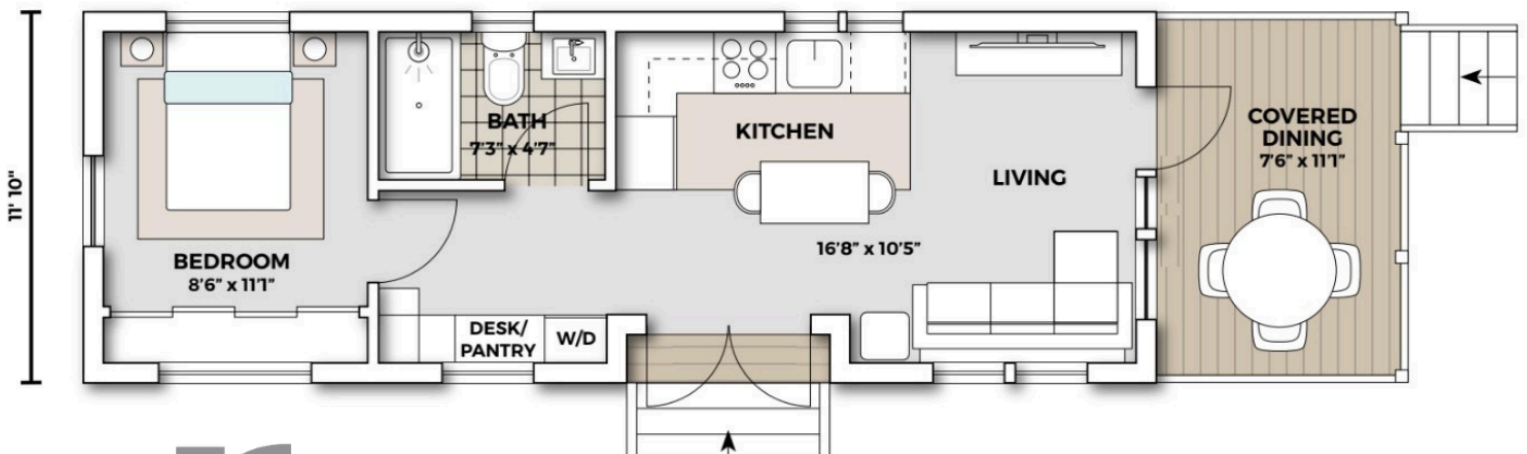

12121 Vonn Rd. Largo FL 33774
(727) 595-2228 BeachHouseCottageRetreat.com

BEACH HOUSE

Cottage Retreat

BY ZEMAN