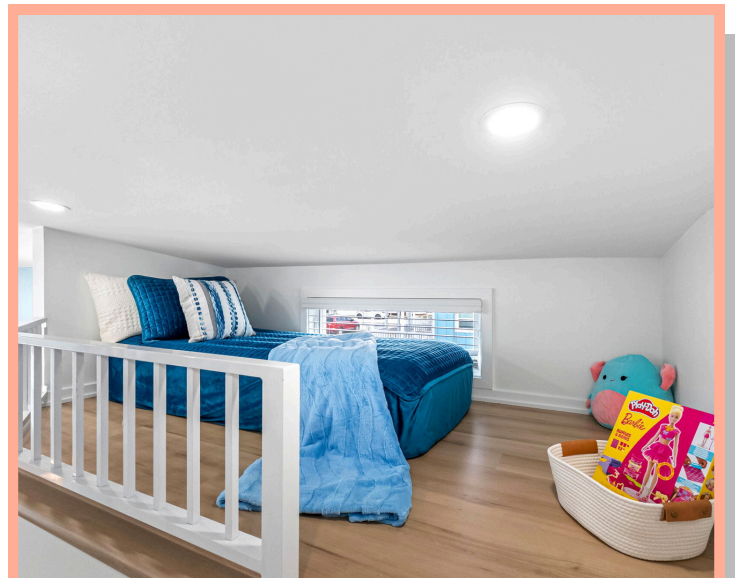

Cottage Retreat

BY ZEMAN

The
Pier Pleasure

497 FT² TOTAL

388 FT² MAIN FLOOR

+ 109 FT² PATIO

12121 Vonn Rd. Largo FL 33774

(727) 595-2228  BeachHouseCottageRetreat.com