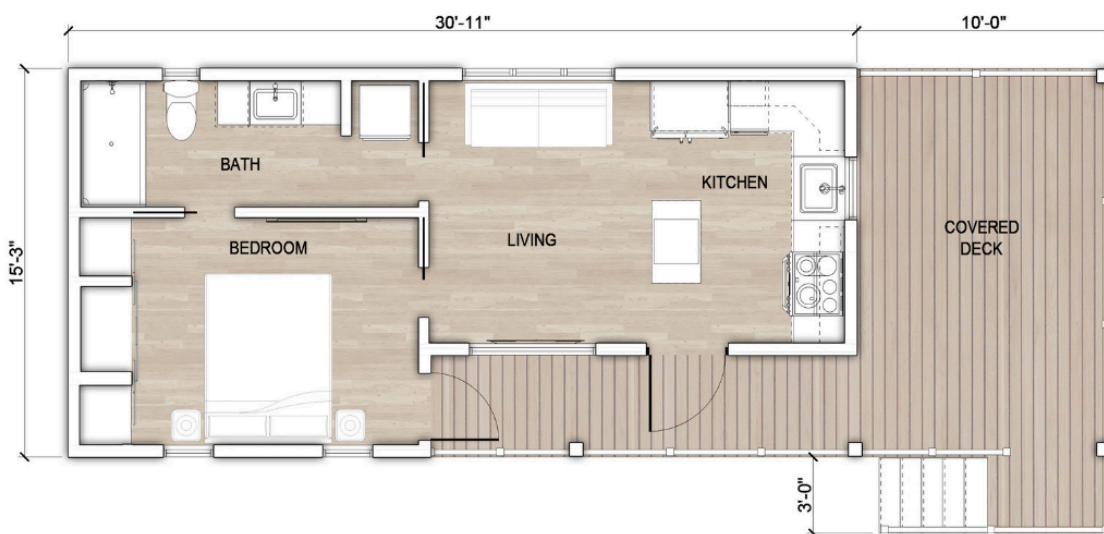

BEACH HOUSE

Cottage Retreat

BY ZEMAN

The
Castaway Cabana

584 FT² TOTAL

386 FT² MAIN FLOOR

+ 198 FT² PATIO

12121 Vonn Rd. Largo FL 33774

(727) 595-2228  BeachHouseCottageRetreat.com

BEACH HOUSE

Cottage Retreat

BY ZEMAN

The
Coastal Hideaway

495 FT² TOTAL

399 FT² MAIN FLOOR

+ 96 FT² PATIO