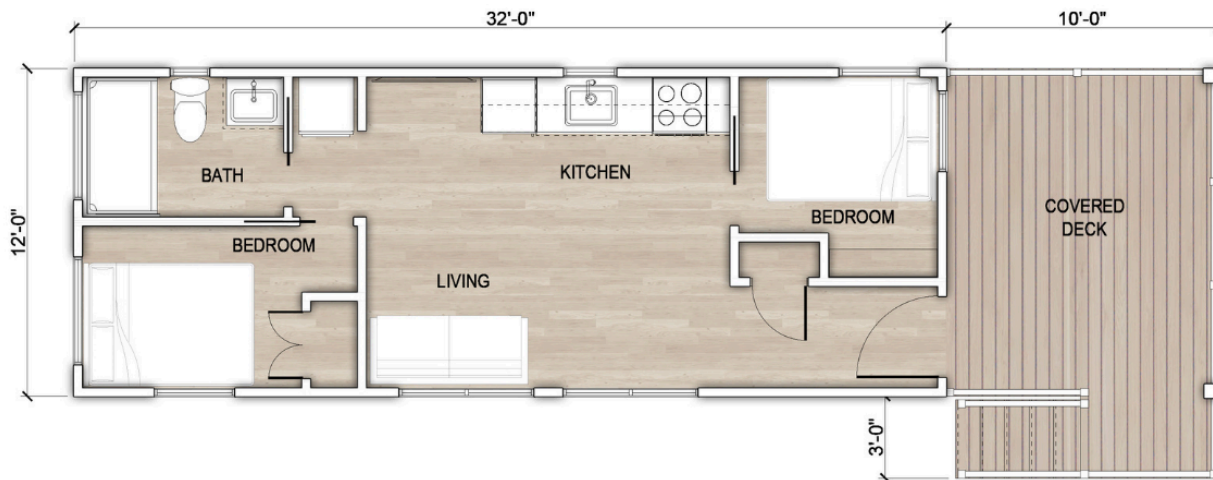

(727) 595-2228  BeachHouseCottageRetreat.com

BEACH HOUSE

Cottage Retreat

BY ZEMAN

The
Coastal Hideaway

495 FT² TOTAL

399 FT² MAIN FLOOR

+ 96 FT² PATIO

395 FT² MAIN FLOOR

+ 91 FT² PATIO

12121 Vonn Rd. Largo FL 33774

(727) 595-2228  BeachHouseCottageRetreat.com

BEACH HOUSE

Cottage Retreat

BY ZEMAN

The
Double Dunes Escape

544 FT² TOTAL

394 FT² MAIN FLOOR

+ 150 FT² PATIO

12121 Vonn Rd. Largo FL 33774

(727) 595-2228  BeachHouseCottageRetreat.com

BEACH HOUSE

Cottage Retreat

BY ZEMAN