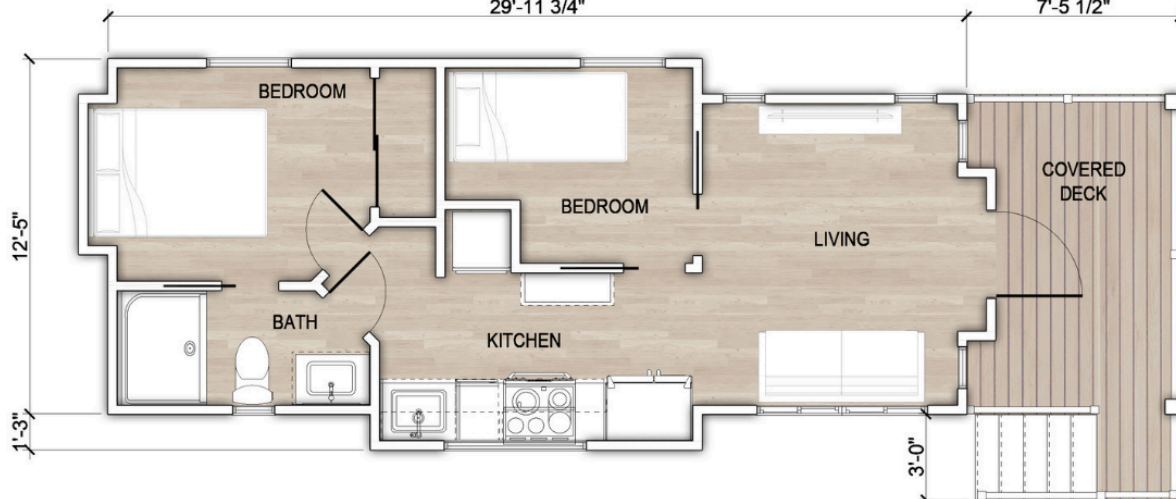

(727) 595-2228  BeachHouseCottageRetreat.com

BEACH HOUSE

Cottage Retreat

BY ZEMAN

The

Seaglass Sanctuary

492 FT² TOTAL

399 FT² MAIN FLOOR

+ 93 FT² PATIO

29'-11 3/4"

7'-5 1/2"

12121 Vonn Rd. Largo FL 33774

(727) 595-2228  BeachHouseCottageRetreat.com

BEACH HOUSE

Cottage Retreat

BY ZEMAN