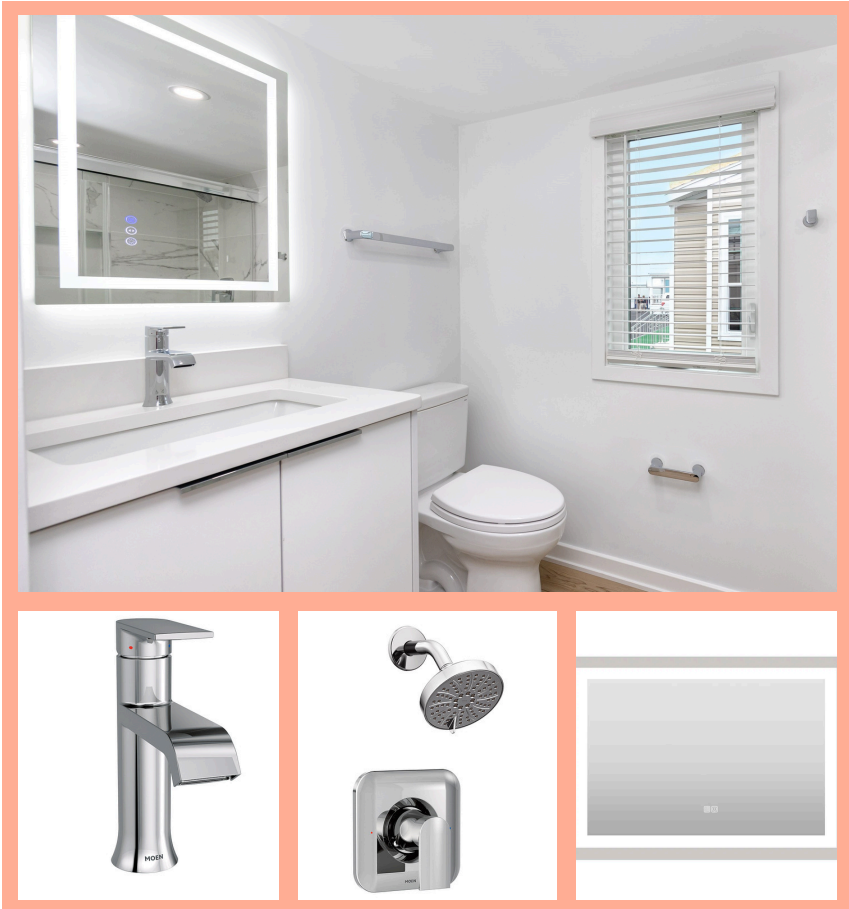

Interior Features

- 42" Cabinets
- Full size appliances
- Tiled Shower Walls w/ Niche
- LED Medicine Cabinet Mirror
- Cabinet above Washer/Dryer
- Cabinet above Toilet
- Storage Cabinet above closet (select models only)
- Garbage Cabinet Pull Out
- Garbage Disposal
- Dimmer Switches
- Wire Shelf Coverings
- Crown Molding
- USB outlets (1 in LR, 2 in BR)
- Full Interior Paint (2 colors)
- Acrylic Bathtub Insert
- Full Interior Staging - (separate service provided by Tampa Bay Home Staging & Design)

JELD-WEN WINDOWS & DOORS | Trex | floridatite | MOEN | SUMMIT APPLIANCE | TOTO | ZIPsystem | LP SmartSide | SHERWIN WILLIAMS | COREtec the Original | DELTA | SCHLAGE

Design Features

Kitchen Features

- Quartz Countertops
- Moen Faucet
- Modern Custom Cabinets
- Soft Close Drawers/Cabinets
- Summit Appliances

Bathroom Features

- Quartz Countertops
- Moen Faucet / Shower Trim
- Toto Toilet
- LED Lighted Mirror
- Delta Shower Surround
- Glass Shower Door

Design Features

Exterior Features

- Trex Decking and Railings
- Modern Coach Lights
- Jeld-Wen Windows
- Metal Roof - Silver
- Hardy Siding